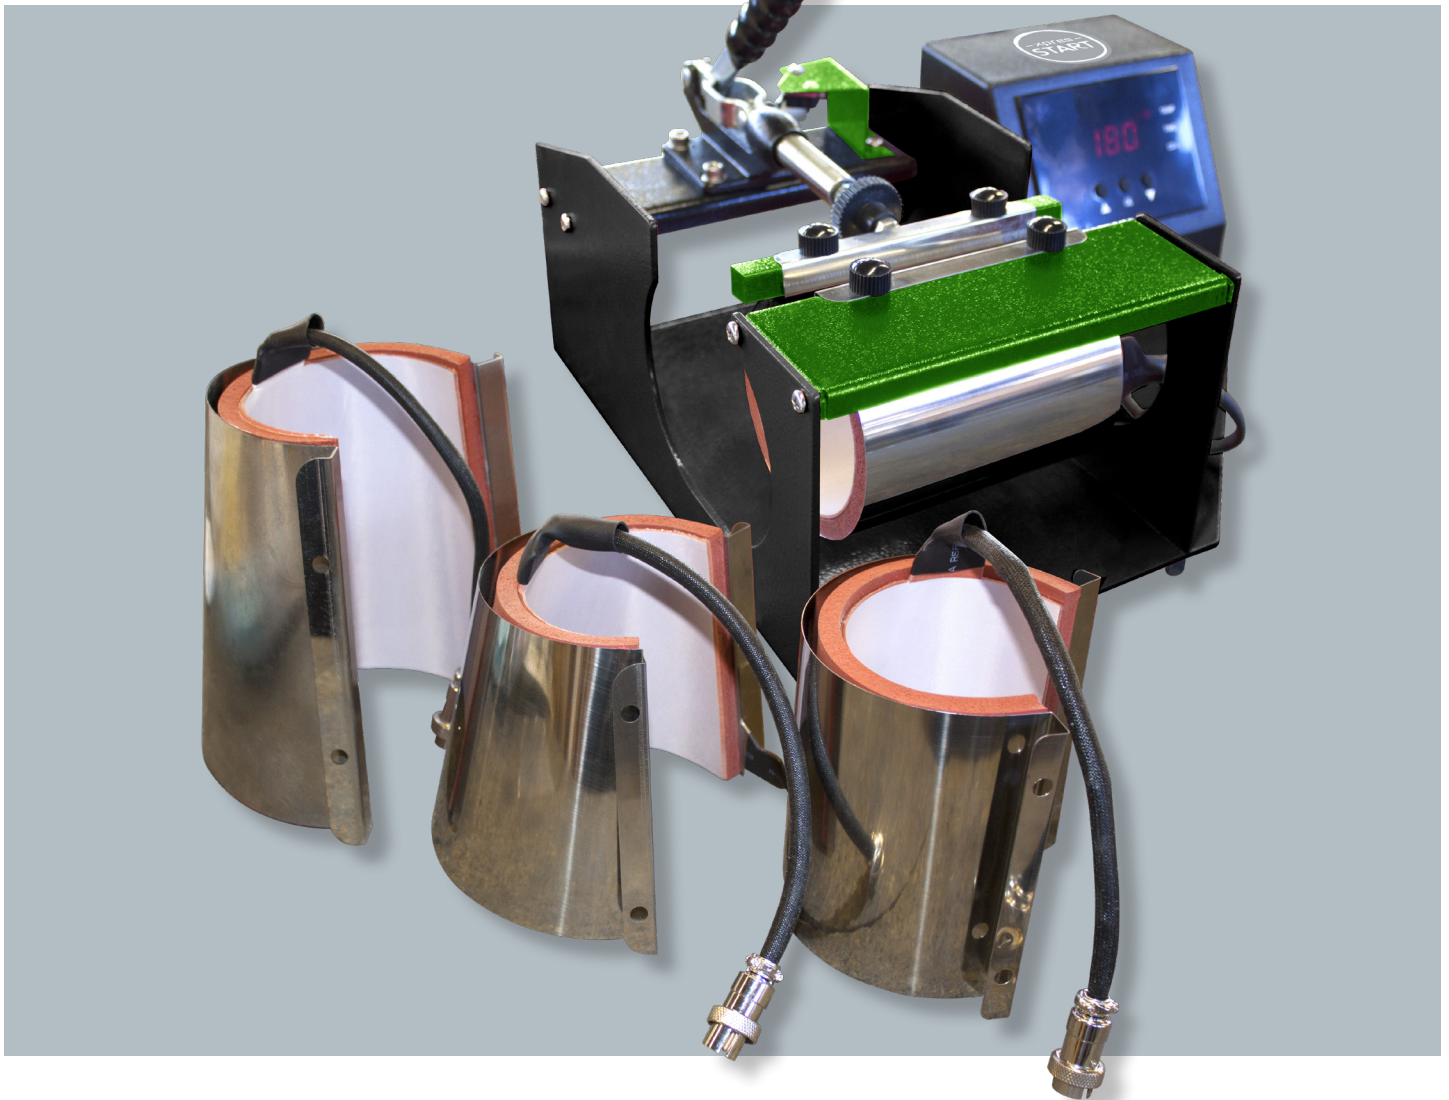

# 4-IN-1 MULTIFUNCTIONAL MUG PRESS

Power Consumption	0.3kW
Voltage	220 V
Mug Heater Sizes	Standard Mug - 6oz, 9oz, 11oz and 15oz Latte Mug - 12oz and 17oz
Printable Articles Maximum Size	Ø 10cm x 12cm
Time Settings	0 - 999 secs
Maximum Temperature	225°C
Machine Dimensions	31cm (w) x 29cm (d) x 15cm (h)
Machine Dimensions Export Packed	45cm (w) x 40cm (d) x 35cm (h)
Gross Weight	8Kg